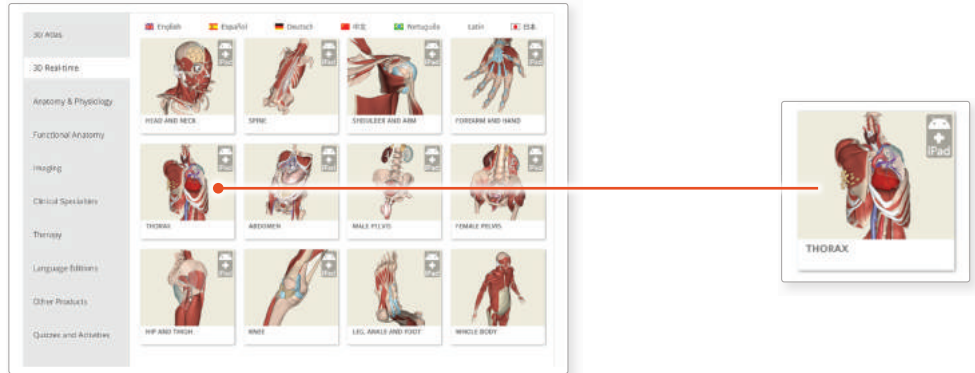

STAT!Ref users

DOWNLOADING THE APPS

1

Log into the **STAT!Ref** portal and navigate to Primal Pictures.

Select **3D Real-time** and the region of your choice.

2

When prompted select **Install the app**

3

This will open the app in the App Store. Select **GET**, then **INSTALL** to download the app.

Remember there are 11 individual apps to download in the series.

You can also find the apps by searching for **Primal's 3D Realtime Human Anatomy** directly in the App Store.

STAT!Ref users

LOGGING IN TO THE APPS

4

Return to **anatomy.tv** and click on the region you have downloaded.

5

Select **Launch the app**

6

Once the product has loaded you will see the QuickStart screen – tap anywhere to access the Real-time interface.