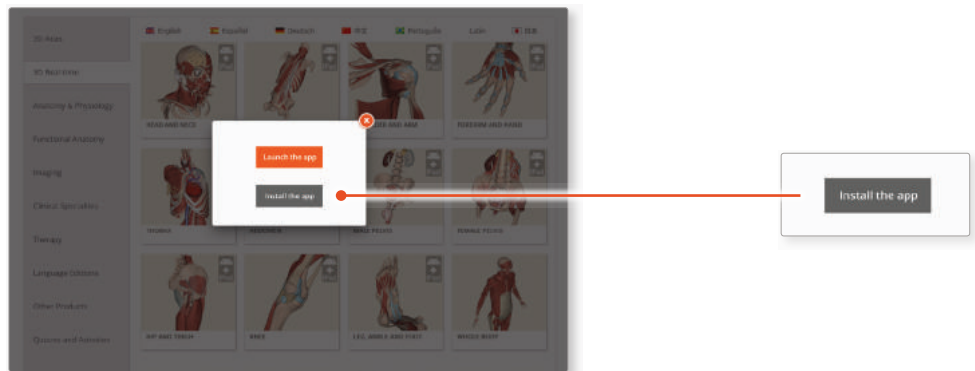

STAT!Ref users

DOWNLOADING THE APPS

1

Log into the **STAT!Ref** portal and navigate to Primal Pictures.

Select **3D Real-time** and the region of your choice.

2

When prompted select **Install the app**

3

This will open the app in the App Store. Select **GET**, then **INSTALL** to download the app.

Remember there are 11 individual apps to download in the series.

You can also find the apps by searching for **Primal's 3D Realtime Human Anatomy** directly in the App Store.

STAT!Ref users

LOGGING IN TO THE APPS

4

Return to **anatomy.tv** and click on the region you have downloaded.

5

Select **Launch the app**

6

Once the product has loaded you will see the QuickStart screen – tap anywhere to access the Real-time interface.