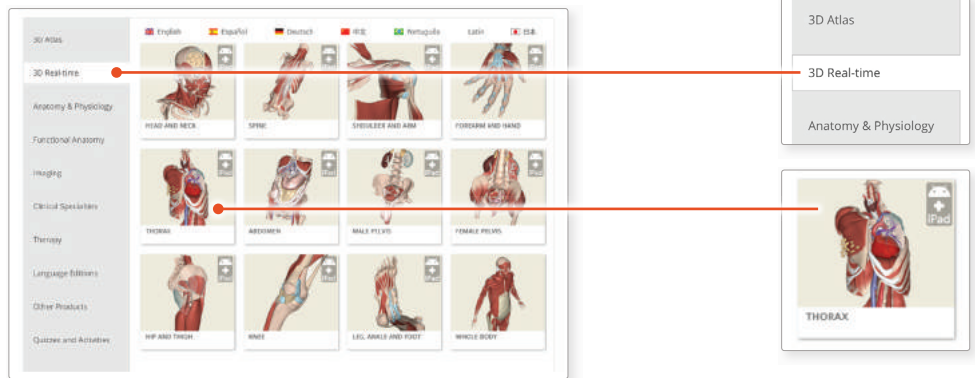

STAT!Ref users

DOWNLOADING THE APPS

1

Log into the **STAT!Ref** portal and navigate to Primal Pictures.

Select **3D Real-time** and the region of your choice.

2

When prompted select **Install the app**

3

This will open the app in the App Store. Select **GET**, then **INSTALL** to download the app.

Remember there are 11 individual apps to download in the series.

You can also find the apps by searching for **Primal's 3D Realtime Human Anatomy** directly in the App Store.

STAT!Ref users

LOGGING IN TO THE APPS

4

Return to **anatomy.tv** and click on the region you have downloaded.

5

Select **Launch the app**

6

Once the product has loaded you will see the QuickStart screen – tap anywhere to access the Real-time interface.