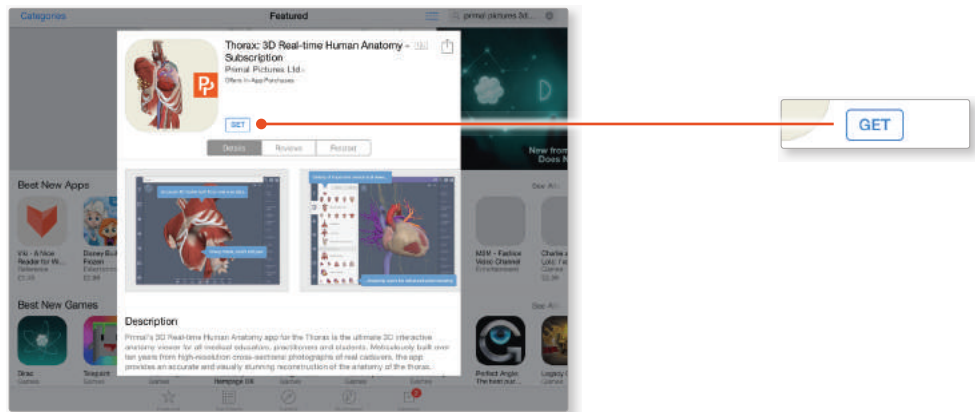

STAT!Ref users

DOWNLOADING THE APPS

1

Log into the **STAT!Ref** portal and navigate to Primal Pictures.

Select **3D Real-time** and the region of your choice.

2

When prompted select **Install the app**

3

This will open the app in the App Store. Select **GET**, then **INSTALL** to download the app.

Remember there are 11 individual apps to download in the series.

You can also find the apps by searching for **Primal's 3D Realtime Human Anatomy** directly in the App Store.

STAT!Ref users

LOGGING IN TO THE APPS

4

Return to **anatomy.tv** and click on the region you have downloaded.

5

Select **Launch the app**

6

Once the product has loaded you will see the QuickStart screen – tap anywhere to access the Real-time interface.