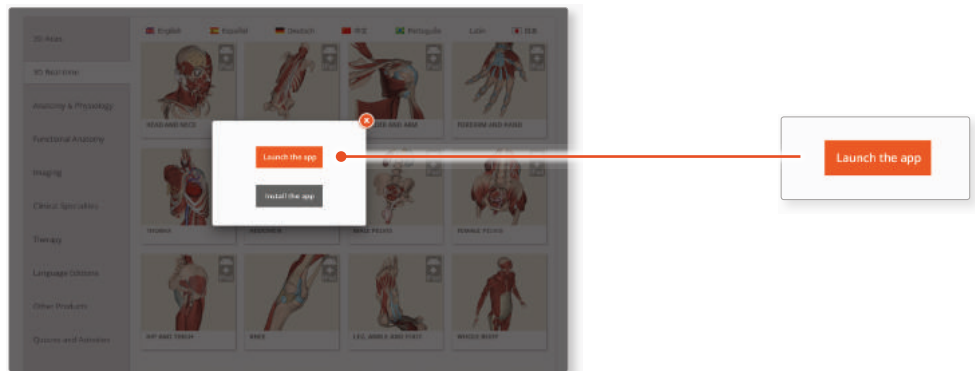

This will open the app in the App Store. Select **GET**, then **INSTALL** to download the app.

Remember there are 11 individual apps to download in the series.

You can also find the apps by searching for **Primal's 3D Realtime Human Anatomy** directly in the App Store.

STAT!Ref users

LOGGING IN TO THE APPS

4

Return to **anatomy.tv** and click on the region you have downloaded.

5

Select **Launch the app**

6

Once the product has loaded you will see the QuickStart screen – tap anywhere to access the Real-time interface.