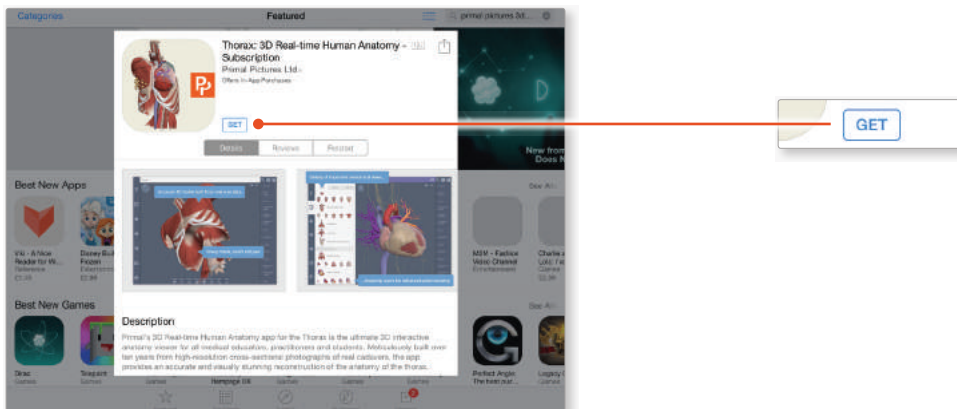

TDS Health Users

DOWNLOADING THE APPS

1

Log into the **TDS HEALTH** portal and navigate to Primal Pictures.

Select **3D Real-time** and the region of your choice.

2

When prompted select **Install the app**

3

This will open the app in the App Store. Select **GET**, then **INSTALL** to download the app.

Remember there are 11 individual apps to download in the series.

You can also find the apps by searching for **Primal's 3D Realtime Human Anatomy** directly in the App Store.

TDS Health Users

LOGGING IN TO THE APPS

4

Return to **anatomy.tv** and click on the region you have downloaded.

5

Select **Launch the app**

6

Once the product has loaded you will see the QuickStart screen – tap anywhere to access the Real-time interface.