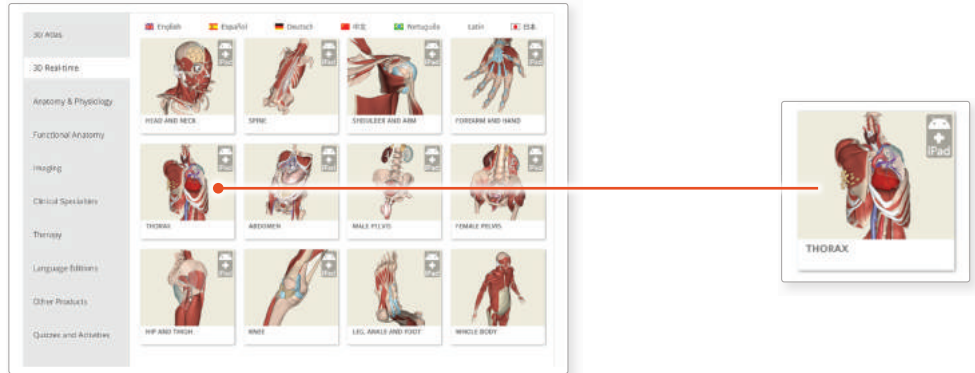

TDS Health Users

DOWNLOADING THE APPS

1

Log into the **TDS HEALTH** portal and navigate to Primal Pictures.

Select **3D Real-time** and the region of your choice.

2

When prompted select **Install the app**

3

This will open the app in the App Store. Select **GET**, then **INSTALL** to download the app.

Remember there are 11 individual apps to download in the series.

You can also find the apps by searching for **Primal's 3D Realtime Human Anatomy** directly in the App Store.

TDS Health Users

LOGGING IN TO THE APPS

4

Return to **anatomy.tv** and click on the region you have downloaded.

5

Select **Launch the app**

6

Once the product has loaded you will see the QuickStart screen – tap anywhere to access the Real-time interface.