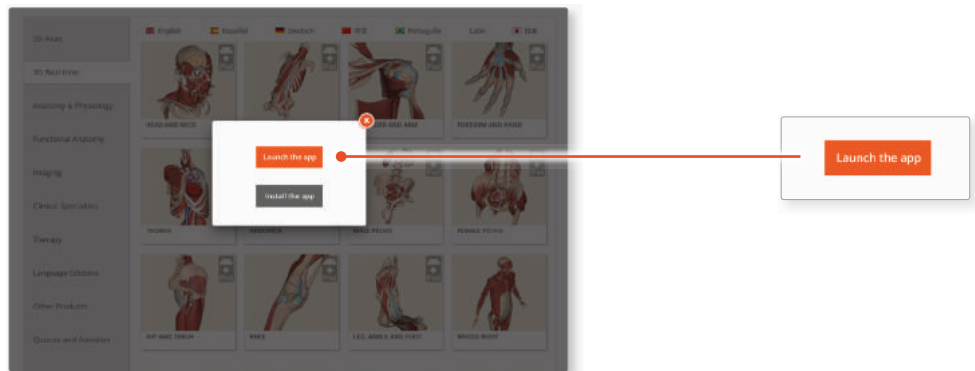

This will open the app in the App Store. Select **GET**, then **INSTALL** to download the app.

Remember there are 11 individual apps to download in the series.

You can also find the apps by searching for **Primal's 3D Realtime Human Anatomy** directly in the App Store.

TDS Health Users

LOGGING IN TO THE APPS

4

Return to **anatomy.tv** and click on the region you have downloaded.

5

Select **Launch the app**

6

Once the product has loaded you will see the QuickStart screen – tap anywhere to access the Real-time interface.