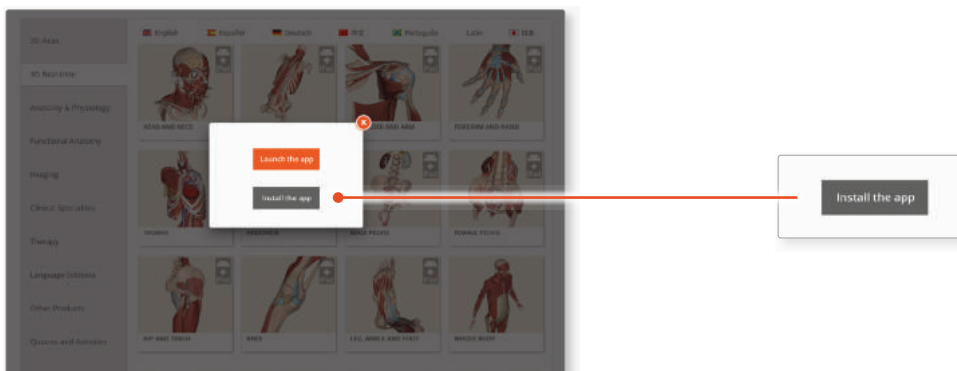

TDS Health Users

DOWNLOADING THE APPS

1

Log into the **TDS HEALTH** portal and navigate to Primal Pictures.

Select **3D Real-time** and the region of your choice.

2

When prompted select **Install the app**

3

This will open the app in the App Store. Select **GET**, then **INSTALL** to download the app.

Remember there are 11 individual apps to download in the series.

You can also find the apps by searching for **Primal's 3D Realtime Human Anatomy** directly in the App Store.

TDS Health Users

LOGGING IN TO THE APPS

4

Return to **anatomy.tv** and click on the region you have downloaded.

5

Select **Launch the app**

6

Once the product has loaded you will see the QuickStart screen – tap anywhere to access the Real-time interface.