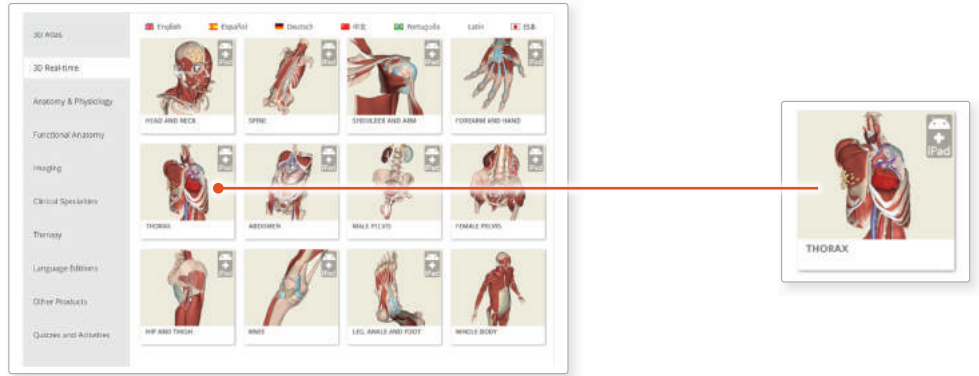

DOWNLOADING THE APPS

1

Log into the TDS Health portal and navigate to Primal Pictures.

Select **3D Real-time** and the region of your choice.

2

If the app is not already installed you will be redirected to the Google Play Store. Select **INSTALL** to download the app.

Remember there are 11 individual apps to download in the series.

You can also find the apps by searching for **PRIMAL 3D RT** directly in the Google Play store.

LOGGING IN TO THE APPS

3

Return to **anatomy.tv** and click on the region you have downloaded.

4

Once the product has loaded you will see the QuickStart screen – tap anywhere to access the Real-time interface.

You will remain logged in as long as your TDS Health login is active.