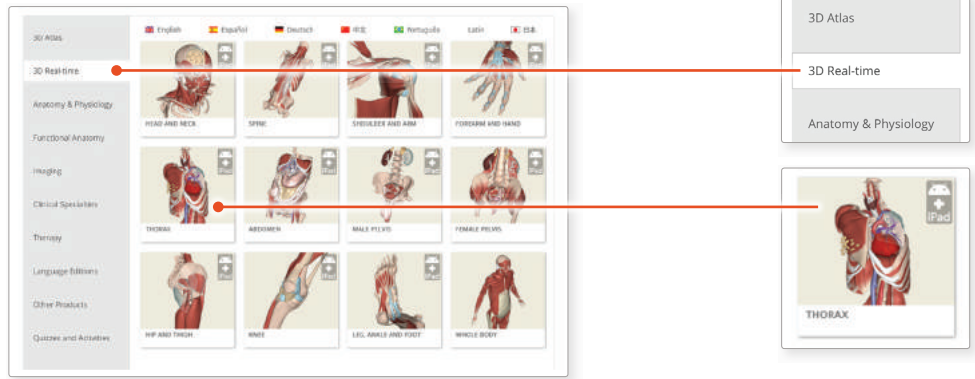

DOWNLOADING THE APPS

1

Log into the TDS Health portal and navigate to Primal Pictures.

Select **3D Real-time** and the region of your choice.

2

If the app is not already installed you will be redirected to the Google Play Store. Select **INSTALL** to download the app.

Remember there are 11 individual apps to download in the series.

You can also find the apps by searching for **PRIMAL 3D RT** directly in the Google Play store.

LOGGING IN TO THE APPS

3

Return to **anatomy.tv** and click on the region you have downloaded.

4

Once the product has loaded you will see the QuickStart screen – tap anywhere to access the Real-time interface.

You will remain logged in as long as your TDS Health login is active.