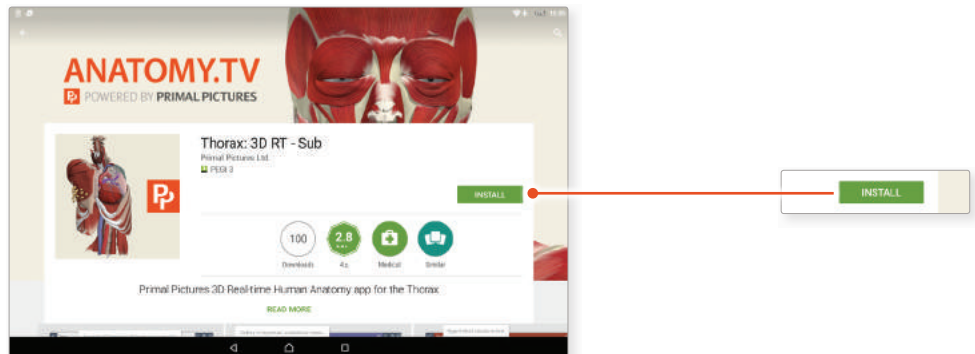

DOWNLOADING THE APPS

1

Log into the TDS Health portal and navigate to Primal Pictures.

Select **3D Real-time** and the region of your choice.

2

If the app is not already installed you will be redirected to the Google Play Store. Select **INSTALL** to download the app.

Remember there are 11 individual apps to download in the series.

You can also find the apps by searching for **PRIMAL 3D RT** directly in the Google Play store.

LOGGING IN TO THE APPS

3

Return to **anatomy.tv** and click on the region you have downloaded.